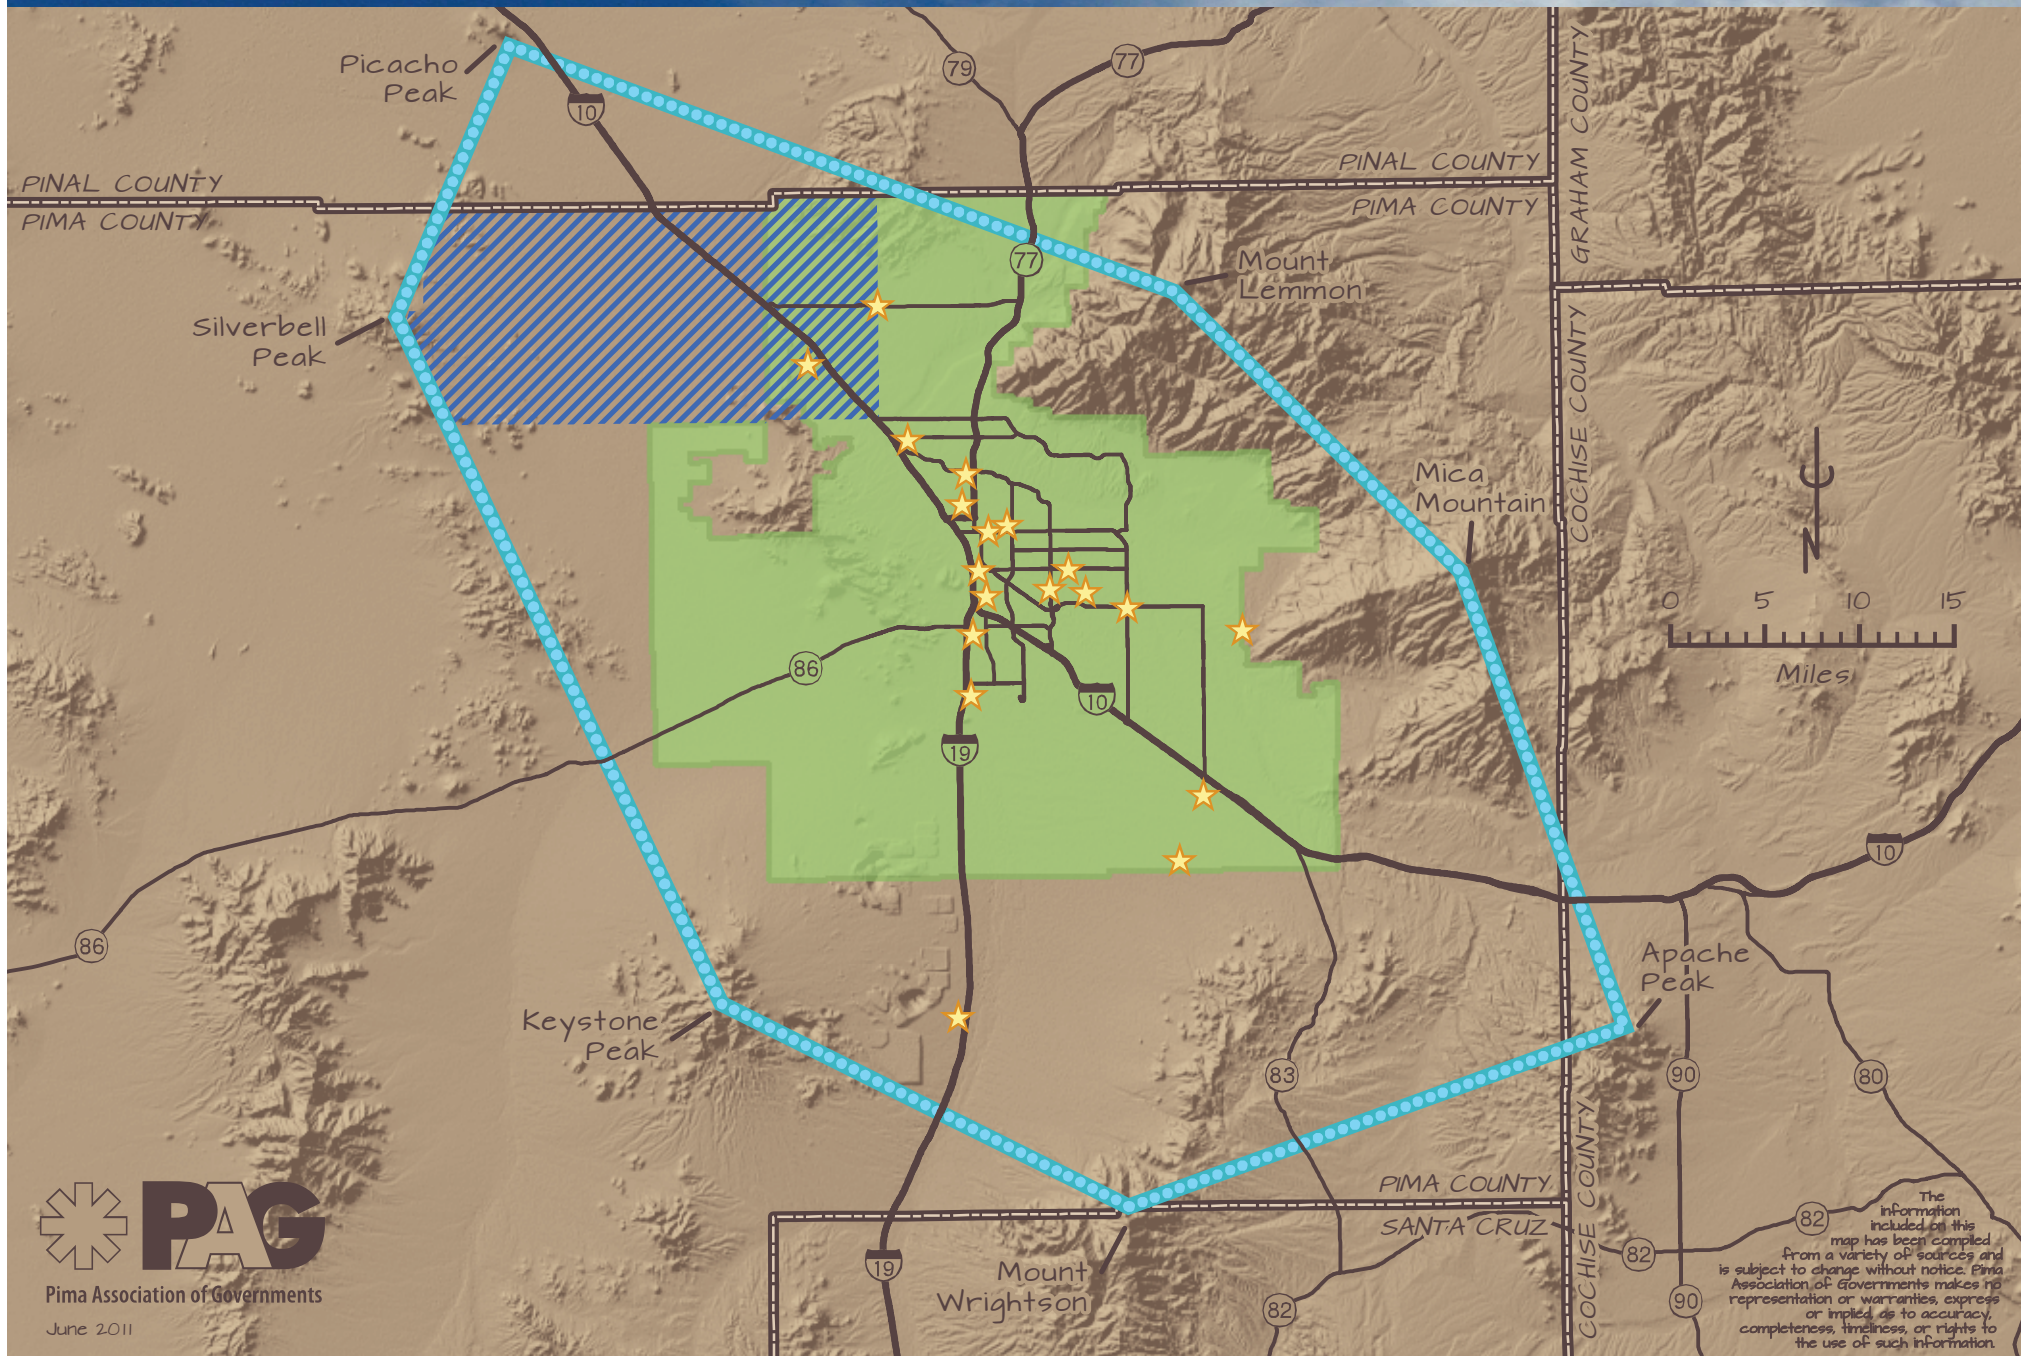

Tucson Air Planning Area

Pima Association of Governments

June 2011

The information included on this map has been compiled from a variety of sources and is subject to change without notice. Pima Association of Governments makes no representation or warranties, express or implied, as to accuracy, completeness, timeliness, or rights to the use of such information.

- ★ Air Quality Monitoring Sites
- Tucson Air Planning Area (TAPA)
- Rillito PM10 Nonattainment Area
- Tucson CO Maintenance Area