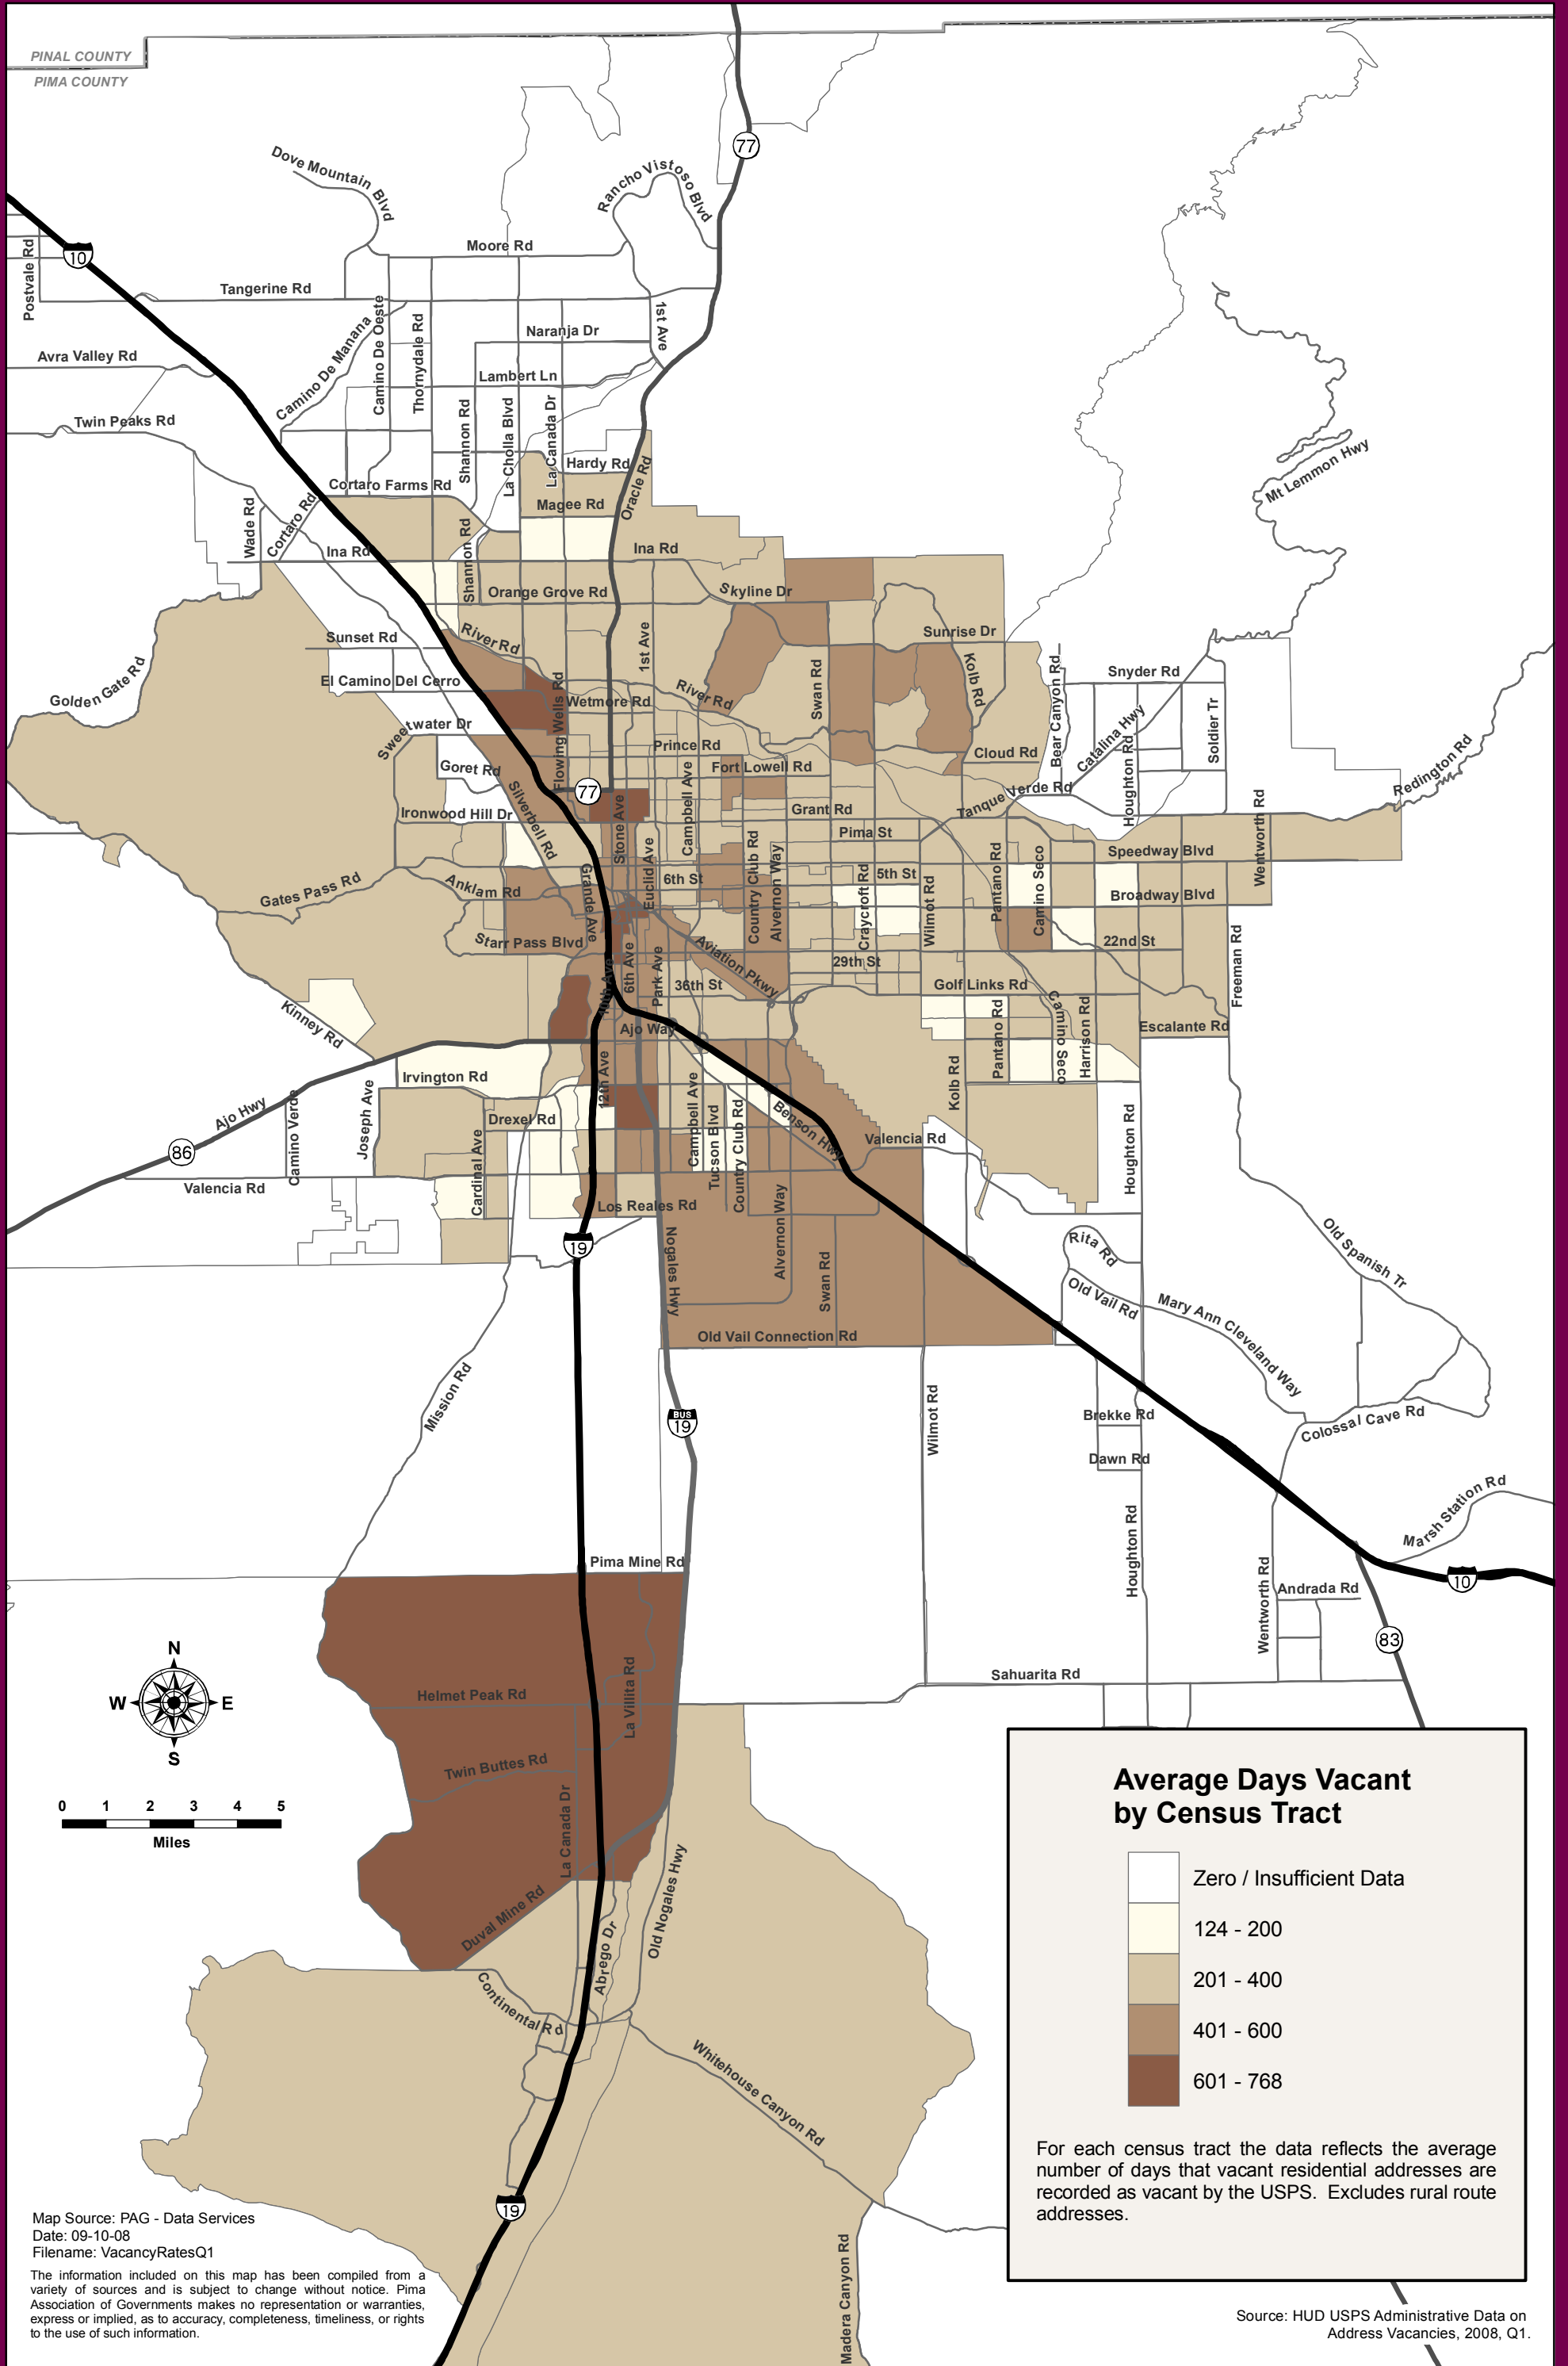

RESIDENTIAL VACANCIES: AVERAGE TIME VACANT

SECOND QUARTER, 2008

Map Source: PAG - Data Services
 Date: 09-10-08
 Filename: VacancyRatesQ1

The information included on this map has been compiled from a variety of sources and is subject to change without notice. Pima Association of Governments makes no representation or warranties, express or implied, as to accuracy, completeness, timeliness, or rights to the use of such information.

Source: HUD USPS Administrative Data on Address Vacancies, 2008, Q1.