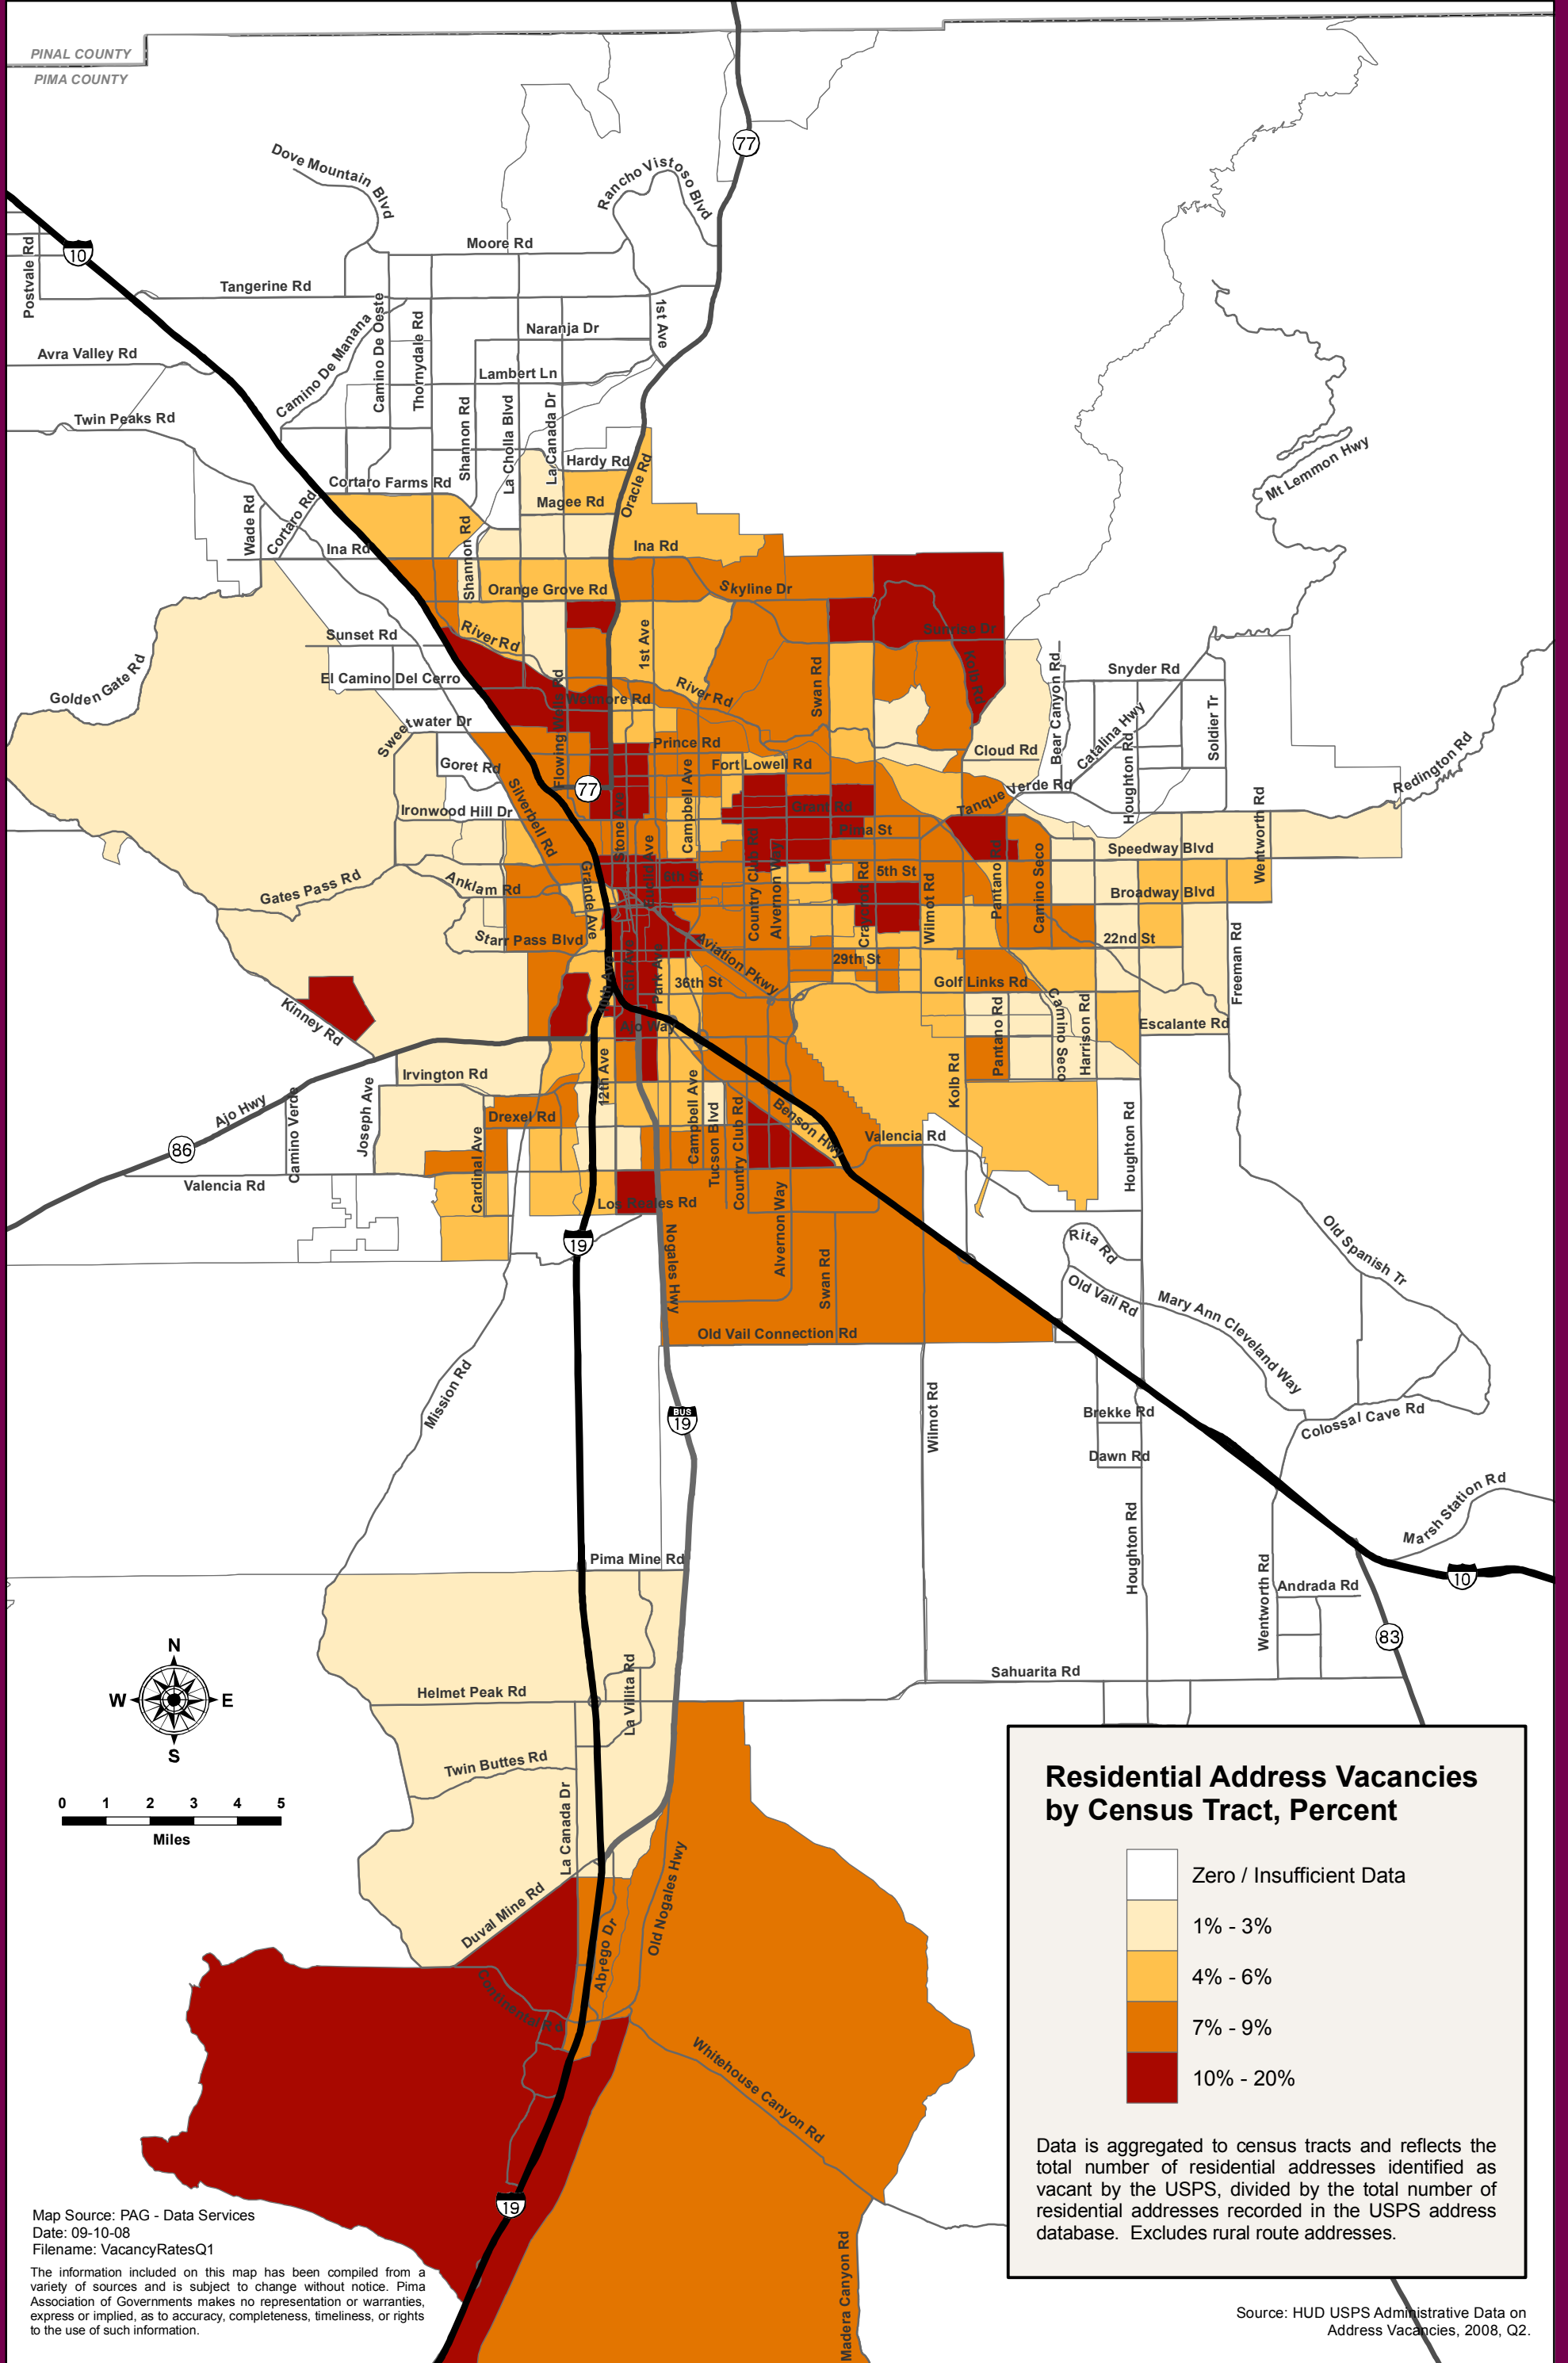

RESIDENTIAL ADDRESS VACANCY RATES

SECOND QUARTER, 2008

Map Source: PAG - Data Services
Date: 09-10-08
Filename: VacancyRatesQ1

The information included on this map has been compiled from a variety of sources and is subject to change without notice. Pima Association of Governments makes no representation or warranties, express or implied, as to accuracy, completeness, timeliness, or rights to the use of such information.

Source: HUD USPS Administrative Data on Address Vacancies, 2008, Q2.