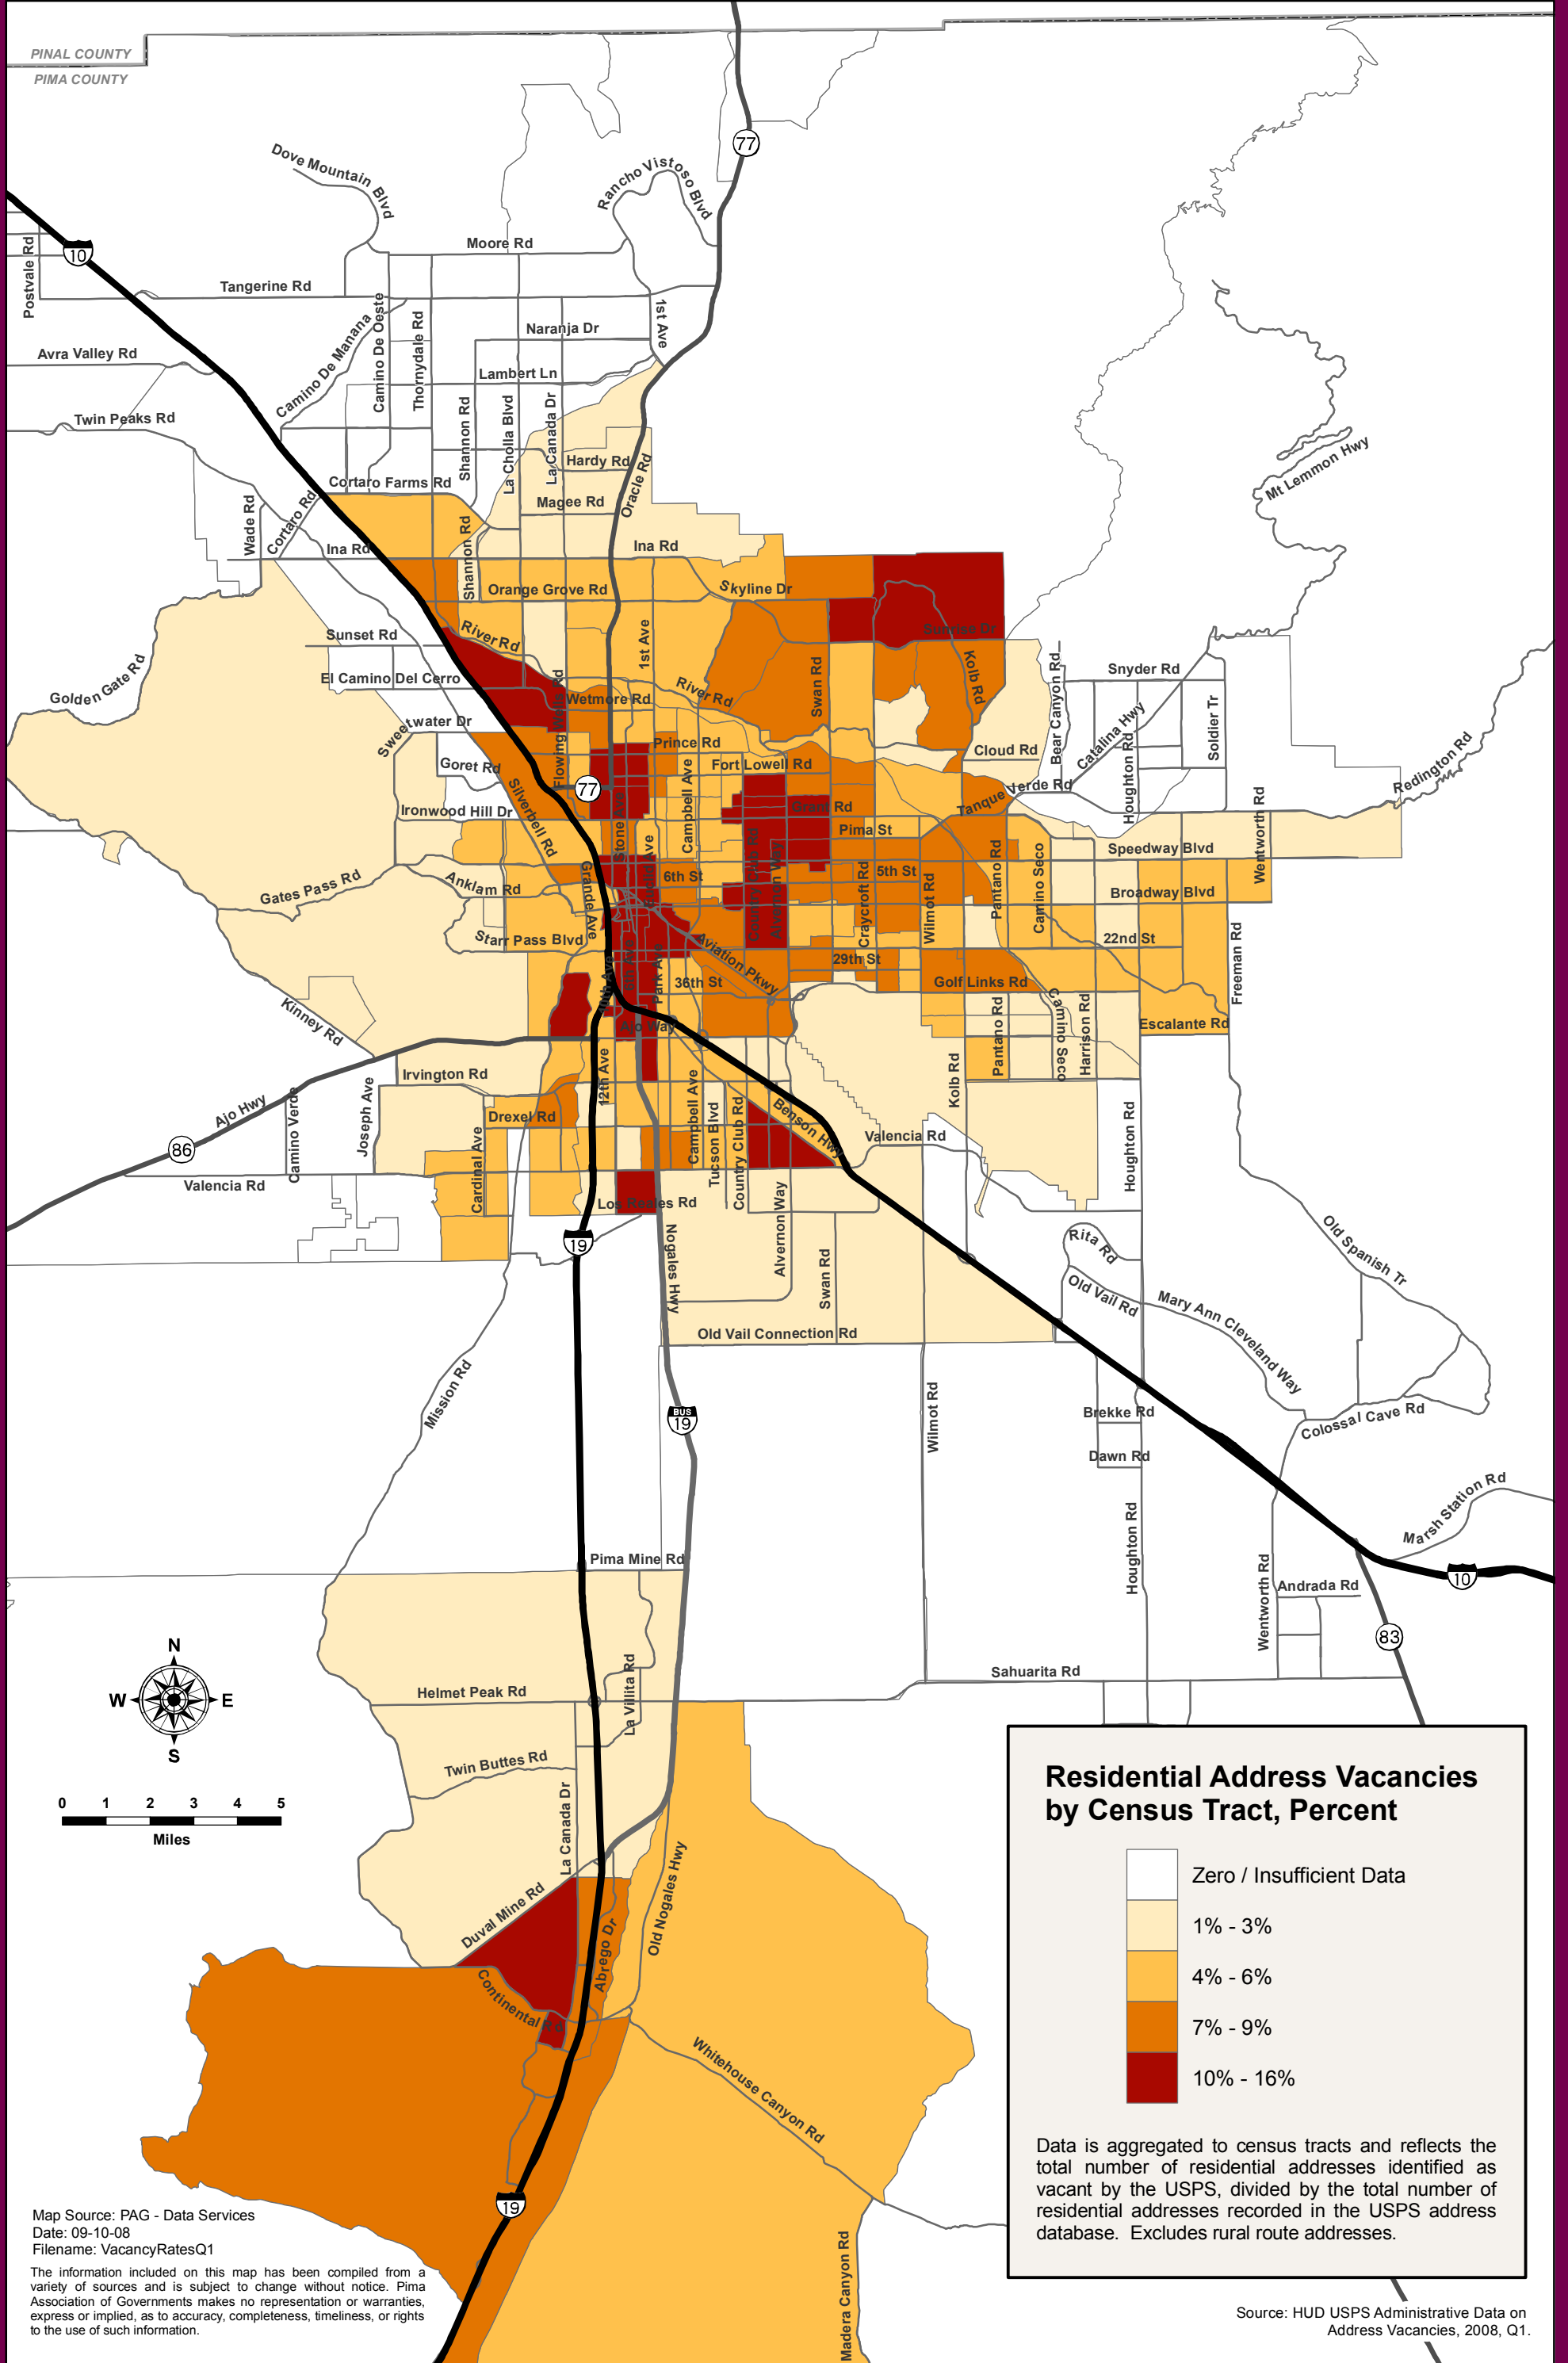

RESIDENTIAL ADDRESS VACANCY RATES

FIRST QUARTER, 2008

Map Source: PAG - Data Services
Date: 09-10-08
Filename: VacancyRatesQ1

The information included on this map has been compiled from a variety of sources and is subject to change without notice. Pima Association of Governments makes no representation or warranties, express or implied, as to accuracy, completeness, timeliness, or rights to the use of such information.

Source: HUD USPS Administrative Data on Address Vacancies, 2008, Q1.