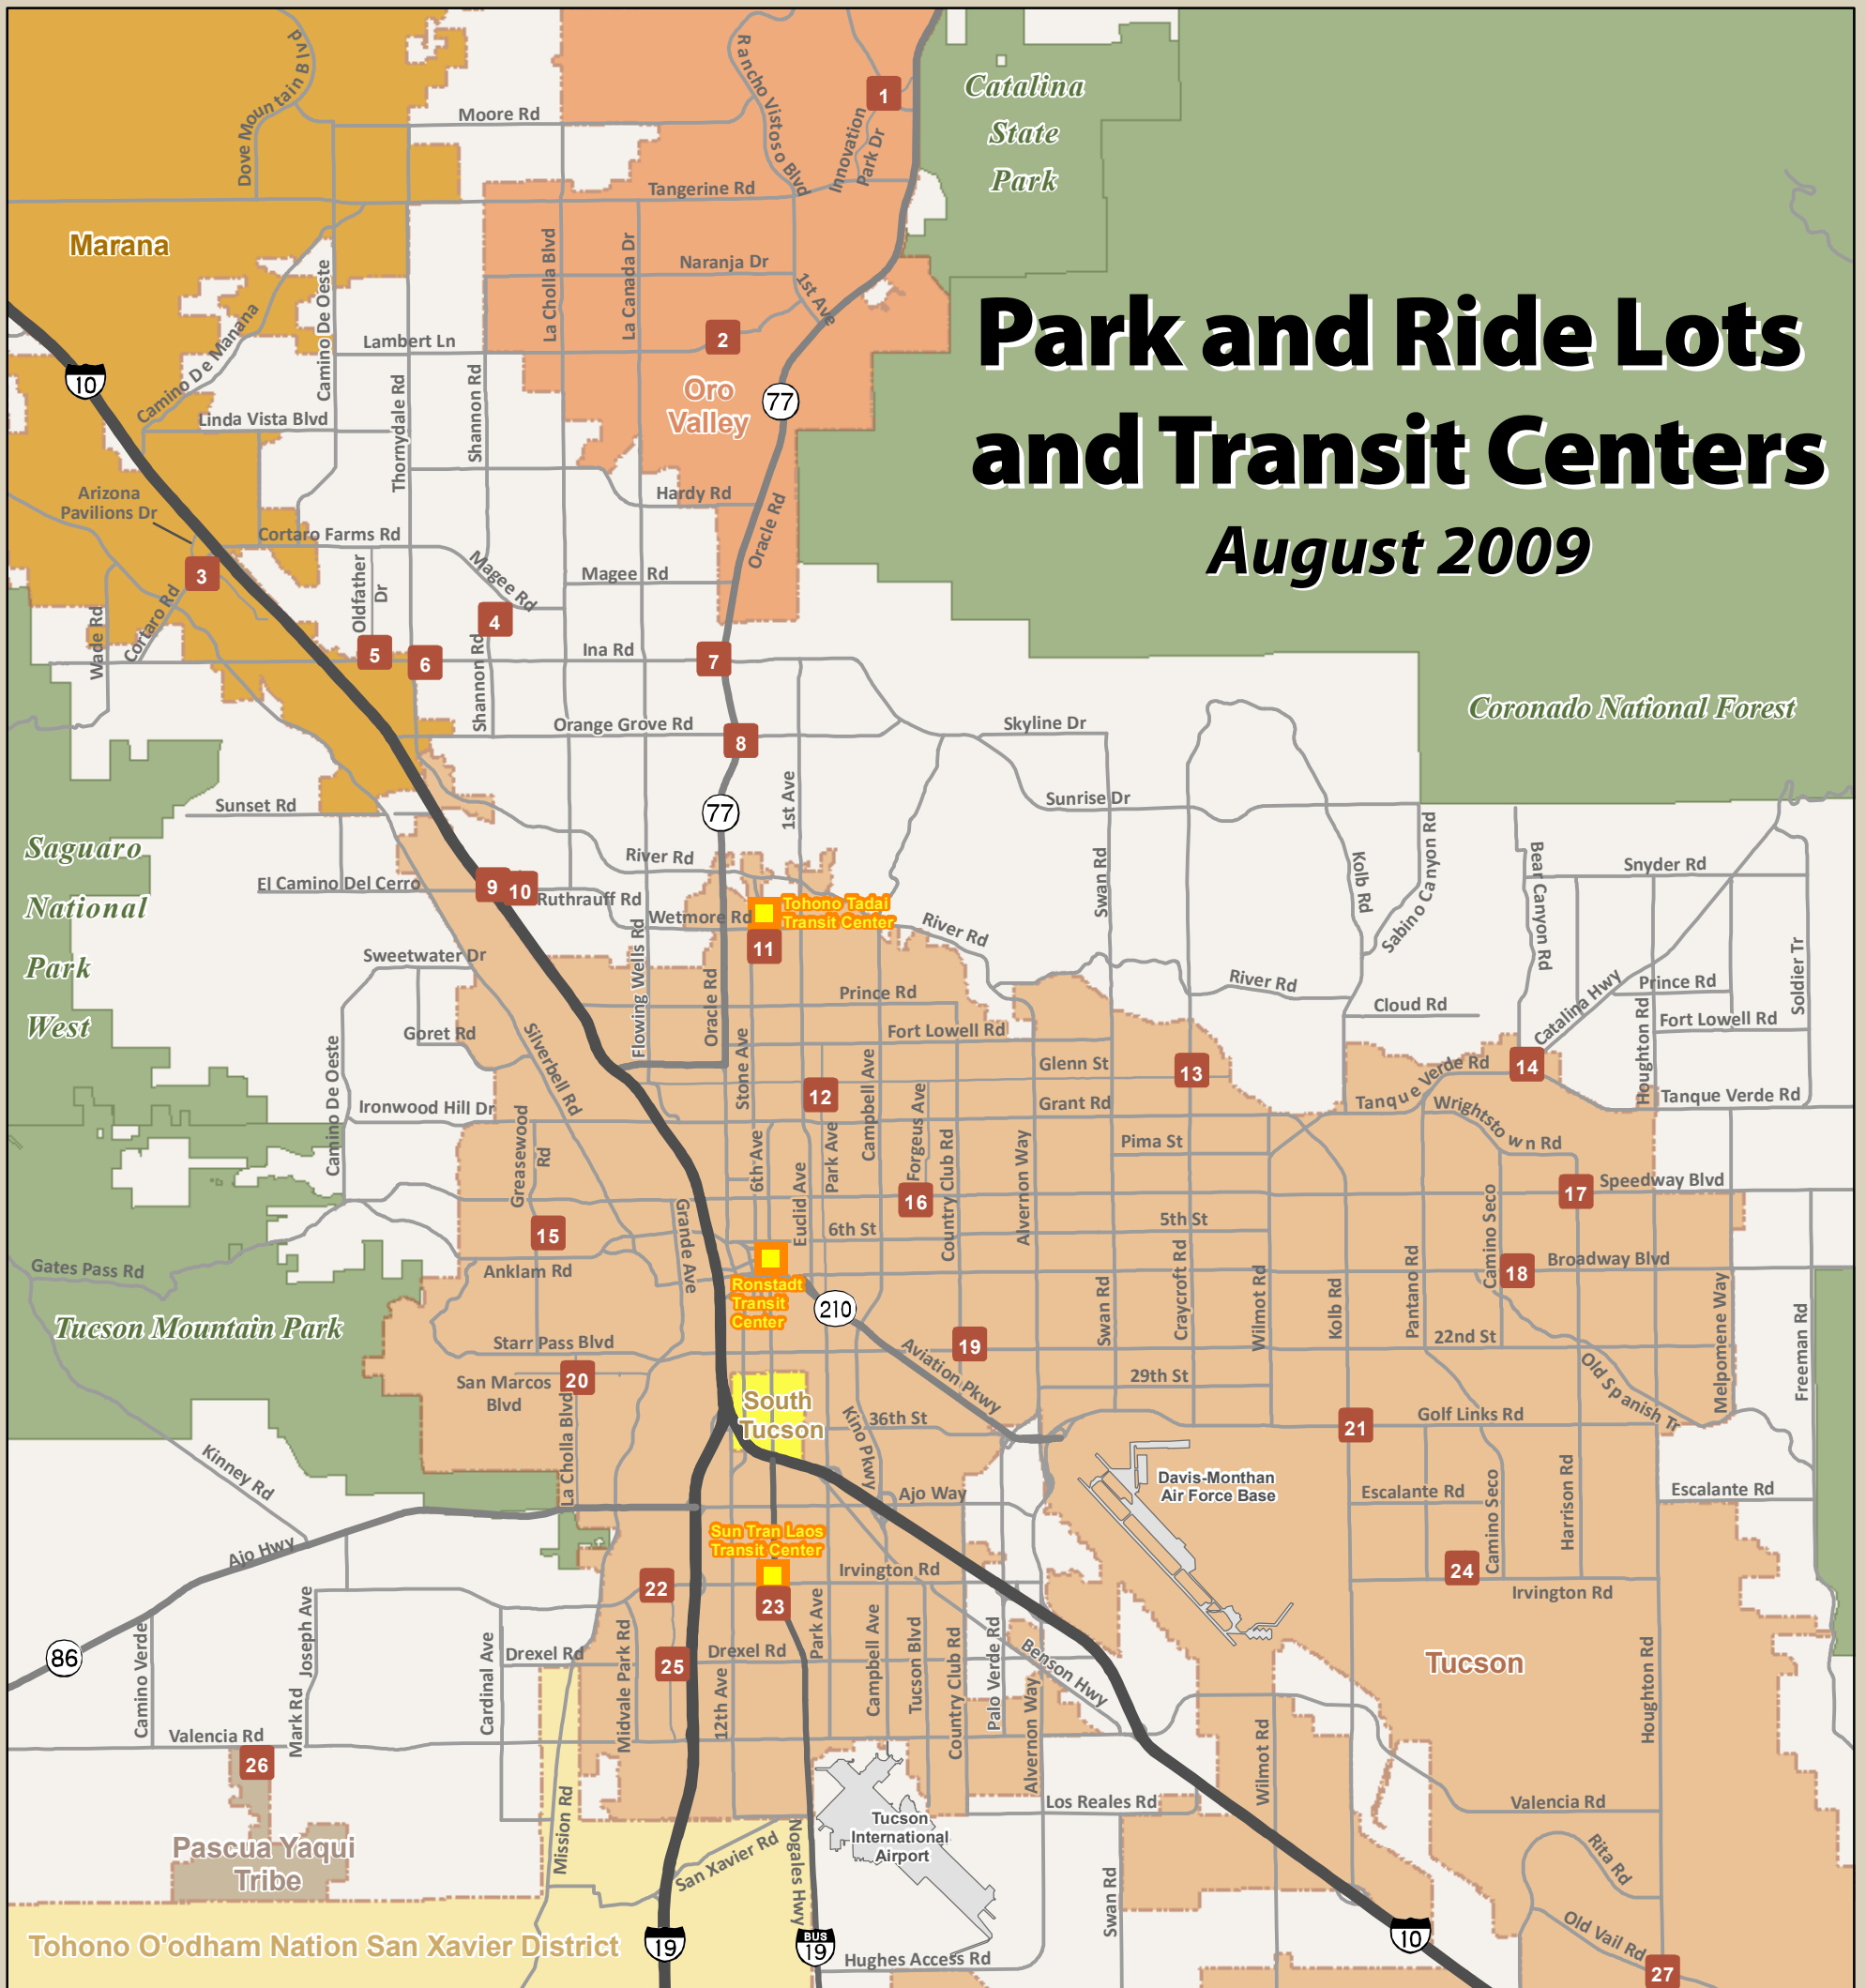

Park and Ride Lots and Transit Centers

August 2009

- | | | |
|---|--|--|
| 1 Rancho Vistoso - Innovation Park Dr and Rancho Vistoso Blvd | 11 South of Tohono Tadaí Transit Center (Stone/Wetmore) | 21 Golf Links & Kolb (SunTran Lot on South and East of Kolb) |
| 2 Canada del Oro Riverfront Park - Lambert Ln at Riverfront Park | 12 Coronado Baptist Church (2609 N. Park at Cooper) | 22 Irvington & Santa Cruz River - City of Tucson lot at SW corner |
| 3 Marana - SW corner of Cortaro & AZ Pavillions Dr. | 13 Ft Lowell Park (2900 N. Craycroft at Glenn St) | 23 Laos Transit Center (6th Ave & Irvington) |
| 4 PCC Northwest Campus - Shannon & Campus Park Way, NW lot | 14 Bear Canyon Plaza (NE Corner Catalina Hwy/Tanque Verde) | 24 PCC East Campus (Fred Enke Dr & Irvington) |
| 5 Old Pueblo Plaza - NE corner of Ina and Oldfather Dr | 15 PCC West Campus (Greasewood & Anklam, NW Lot) | 25 PCC Desert Vista Campus (Drexel & Calle Santa Cruz) |
| 6 North Pima Center (SE Corner/North Pima Center) | 16 Himmel Park (1000 N. Tucson Blvd. at 1st St) | 26 Casino del Sol (AVA Amphitheater parking & Valencia) |
| 7 Ina & Via Ponte (SW Corner) | 17 Speedway & Harrison (SunTran Lot at SW Corner) | 27 Rita Ranch - Old Vail Rd and Houghton Rd |
| 8 Oracle Plaza (SE Corner - Oracle & Orange Grove) | 18 Safeway Center (8740 E. Broadway at Camino Seco) | |
| 9 I-10 & Ruthrauff (NE Corner of West Bound Frontage Rd.) | 19 Reid Park (22nd St. at Randolph Way) | |
| 10 Victory Assembly of God Church (2561 W. Ruthrauff at Plane Ave) | 20 Archer Neighborhood Center (1665 S. La Cholla at San Marcos) | |