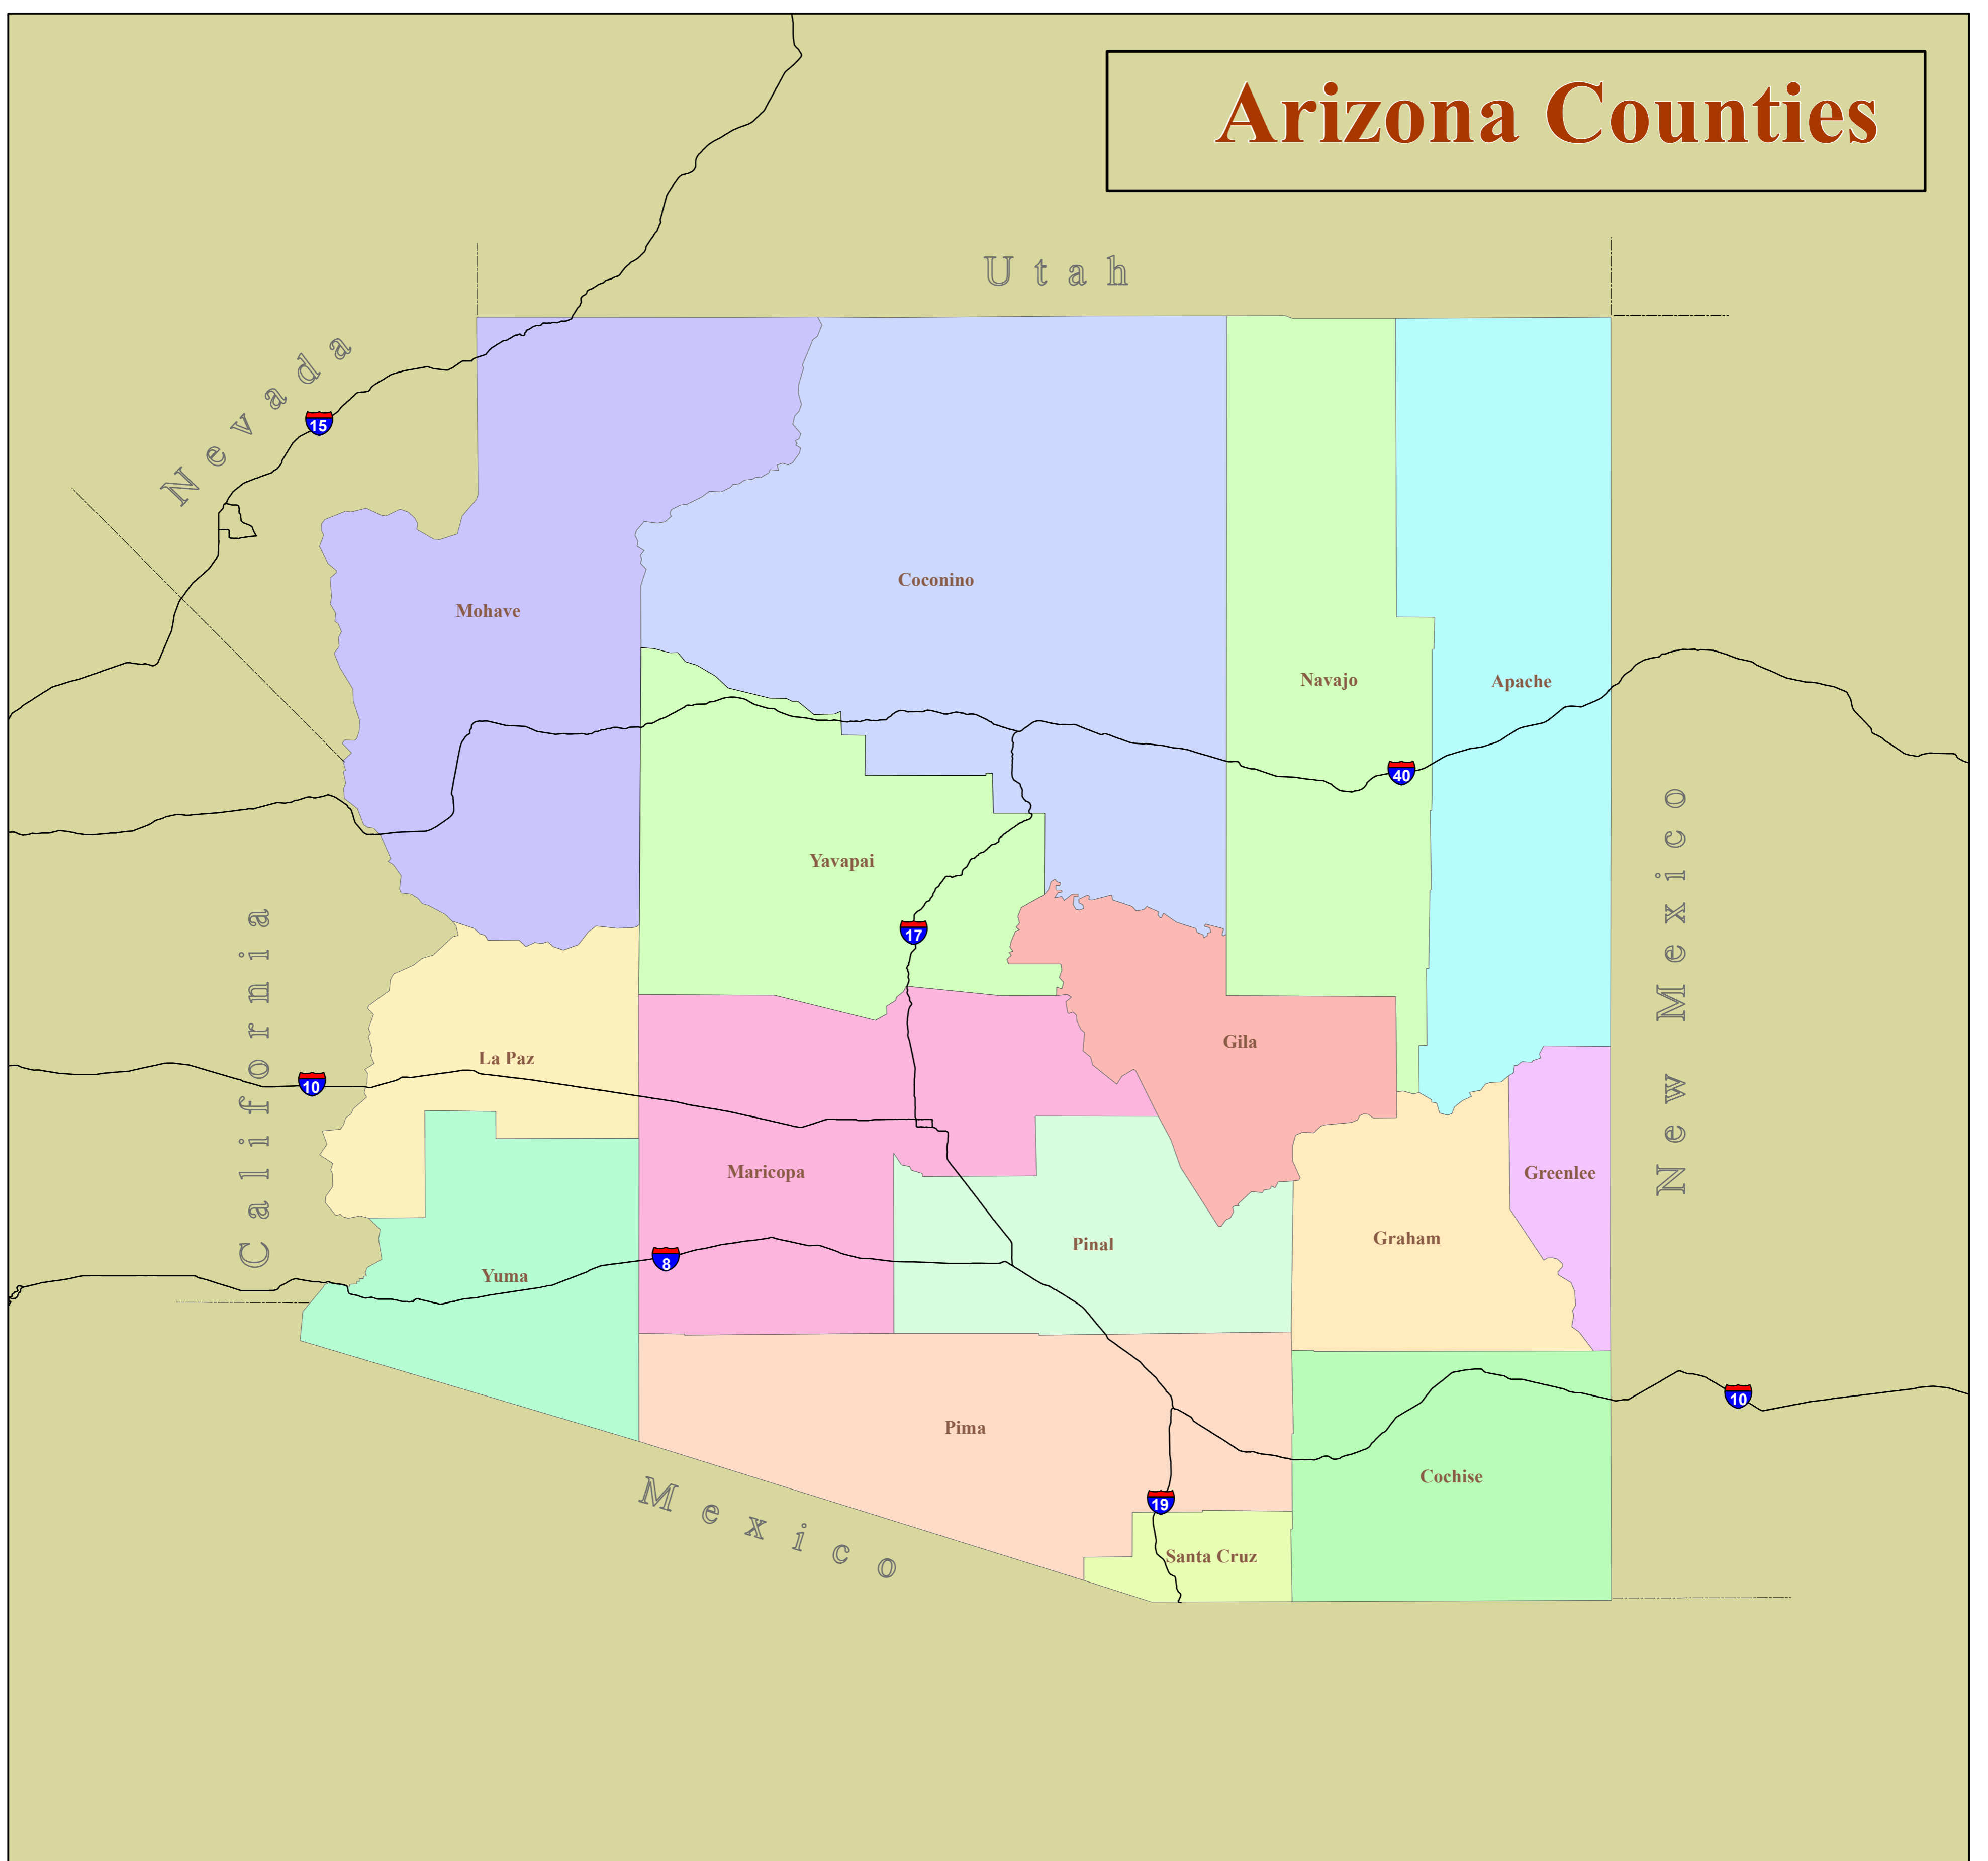

Arizona Counties

County Information

Arizona Counties		
	Apache	
	Cochise	
	Coconino	
	Gila	
	Graham	
	Greenlee	
	La Paz	
	Maricopa	
	Mohave	
	Navajo	
	Pima	
	Pinal	
		U.S. Interstates

County	County Seat	Pop. Estimate (2008)
Navajo	Holbrook	114,780
Coconino	Flagstaff	135,613
Mohave	Kingman	205,862
Apache	St. Johns	76,156
Yavapai	Prescott	227,348
Gila	Globe	57,361
La Paz	Parker	21,544
Maricopa	Phoenix	3,987,942
Greenlee	Clifton	8,950
Graham	Safford	38,633
Yuma	Yuma	203,779
Pinal	Florence	350,558
Pima	Tucson	1,014,023
Cochise	Bisbee	139,434
Santa Cruz	Nogales	47,471

PAG Map Disclaimer:
The information included on this map has been compiled from a variety of sources and is subject to change without notice. Pima Association of Governments make no representation, or warranties, express or implied as to the accuracy, completeness, timeliness, or rights to the use of such information.