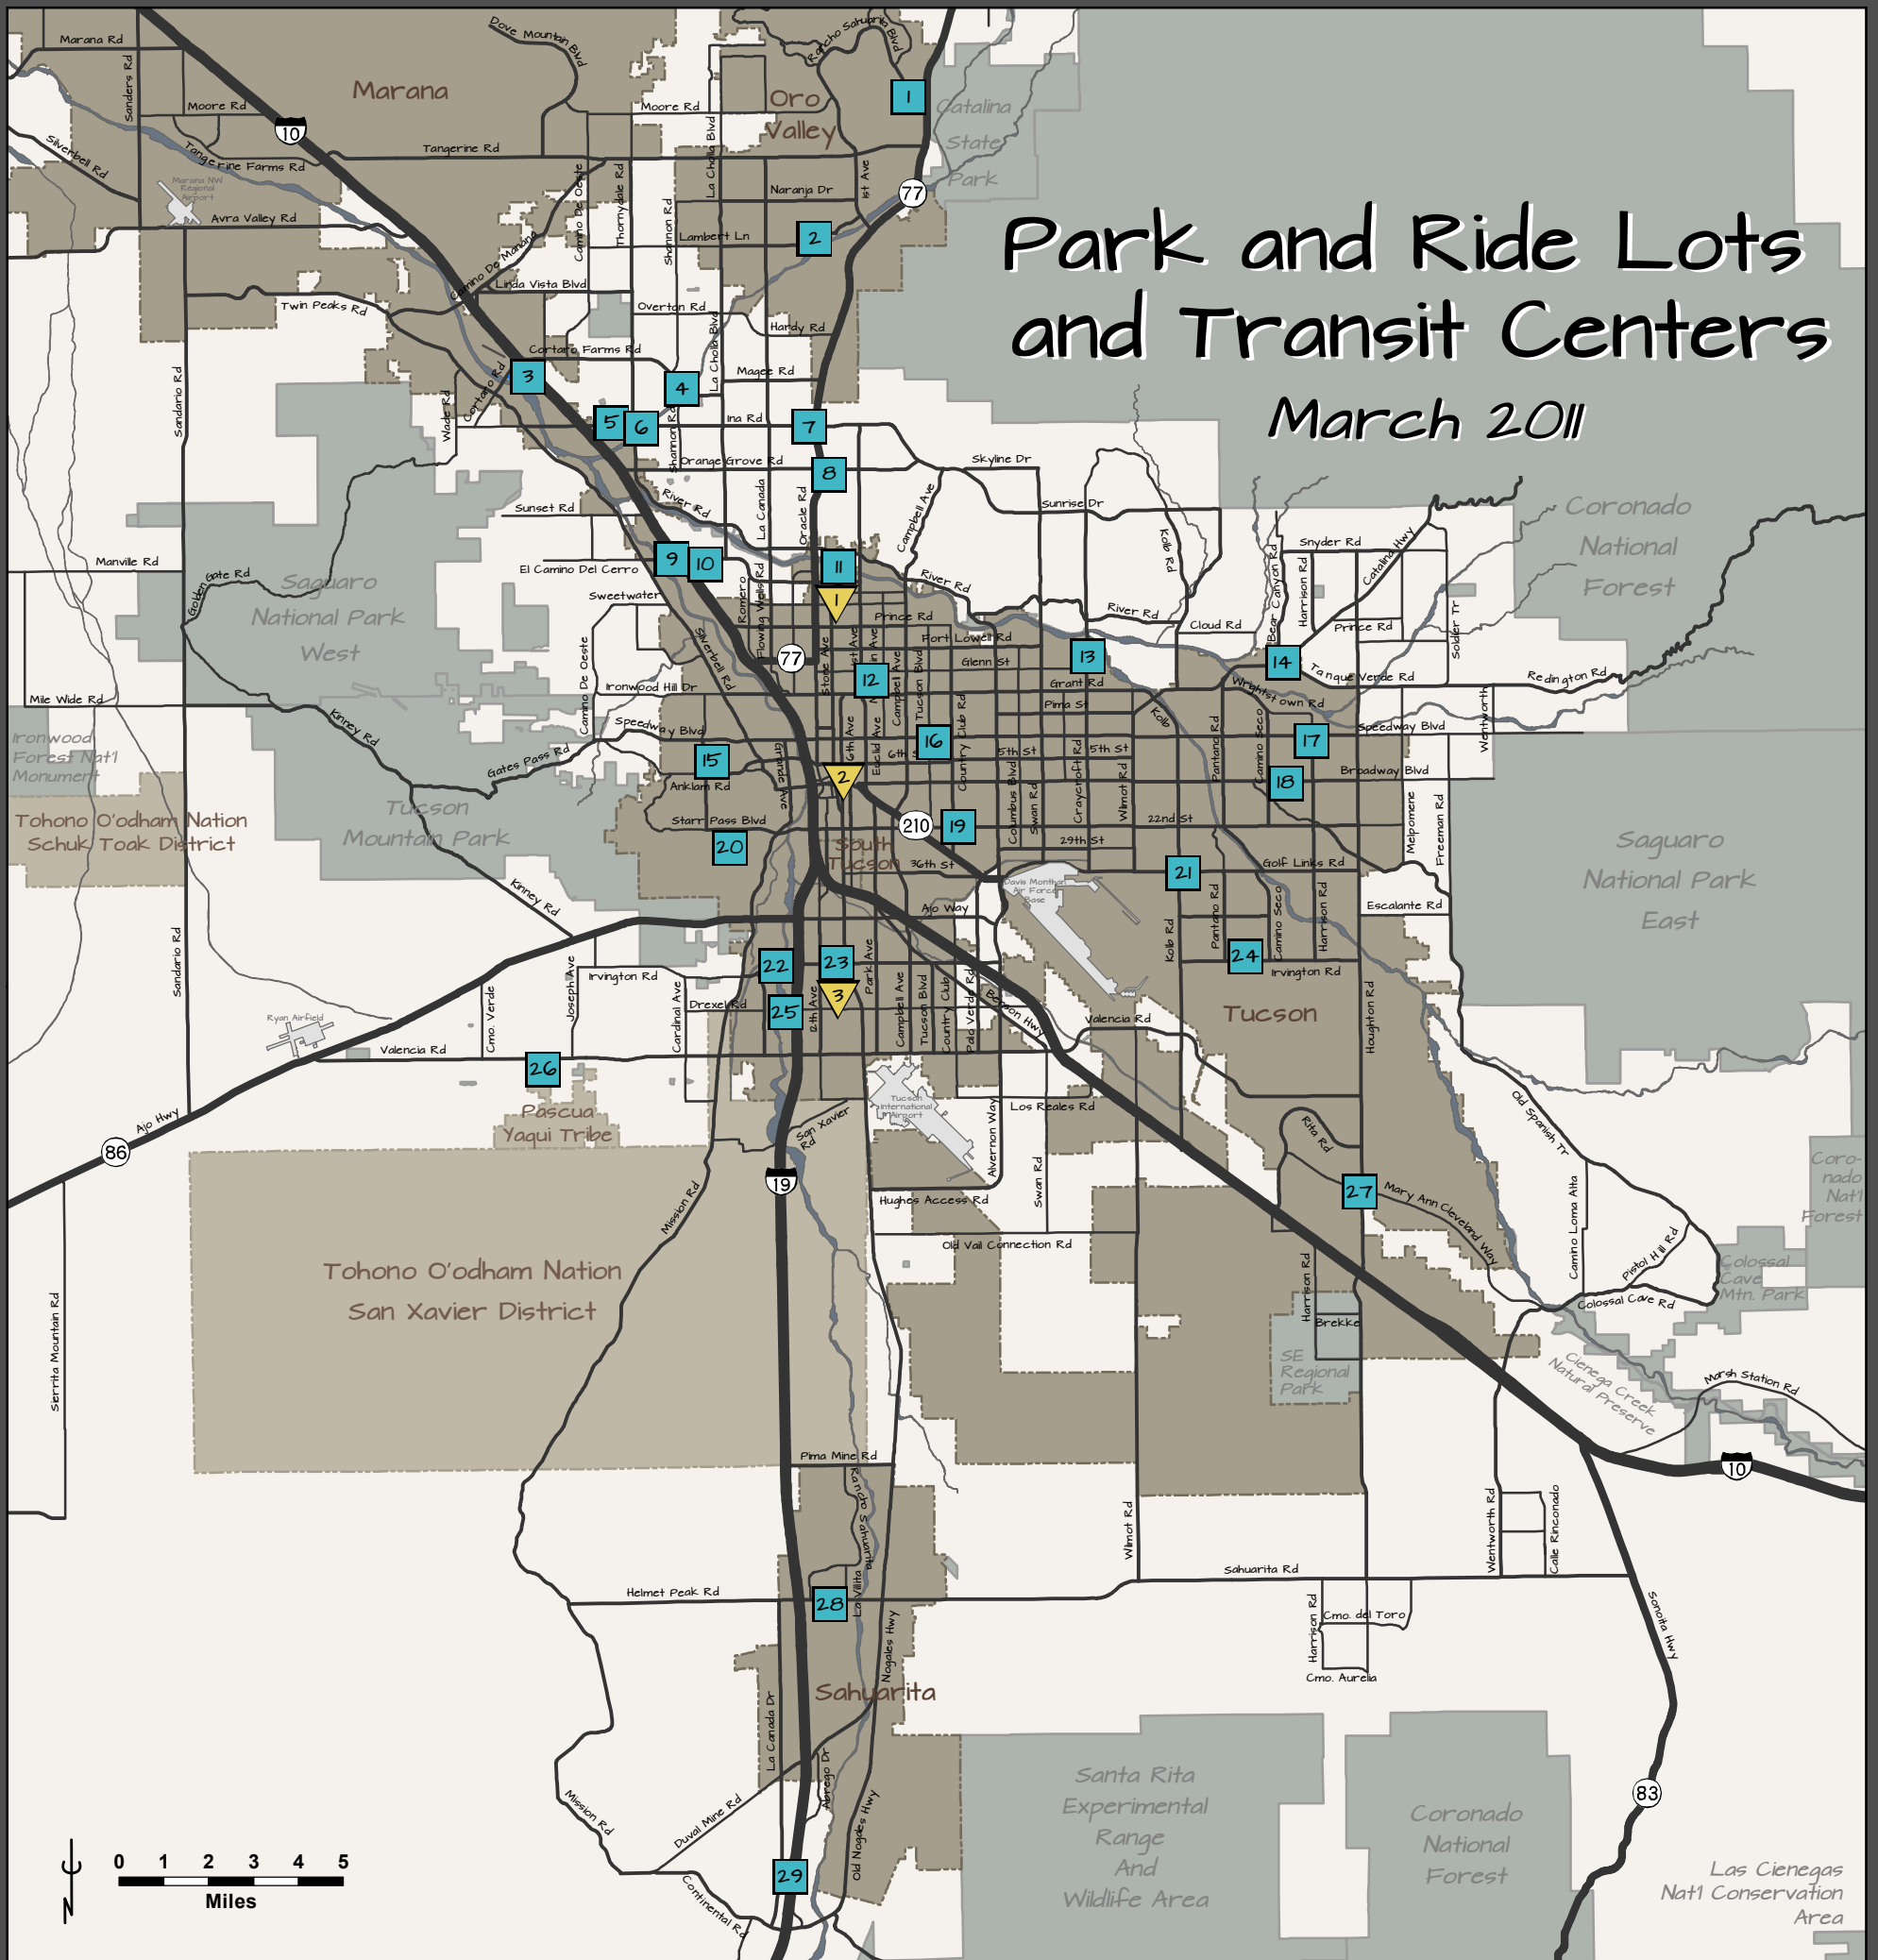

Park and Ride Lots and Transit Centers

March 2011

- | | | | |
|----|---|-----|--|
| 1 | Rancho Vistoso - Innovation Park Dr and Rancho Vistoso Blvd | 23 | Laos Transit Center (6th Ave & Irvington) |
| 2 | Canada del Oro Riverfront Park - Lambert Ln at Riverfront Park | 24 | PCC East Campus (Fred Enke Dr & Irvington) |
| 3 | Marana - SW corner of Cortaro & AZ Pavillions Dr. | 25 | PCC Desert Vista Campus (Drexel & Calle Santa Cruz) |
| 4 | PCC Northwest Campus - Shannon & Campus Park Way, NW lot | 26 | Casino del Sol (AVA Amphitheater parking & Valencia) |
| 5 | Old Pueblo Plaza - NE corner of Ina and Oldfather Dr | 27 | Rita Ranch - Old Vail Rd and Houghton Rd |
| 6 | North Pima Center (SE Corner/North Pima Center) | 28 | Sahuarita Town Hall (Sahuarita & Desert Gem) |
| 7 | Ina & Via Ponte (SW Corner) | 29 | Green Valley Village (Front & Trader) |
| 8 | Oracle Plaza (SE Corner - Oracle & Orange Grove) | ▼ 1 | Tohono Tadaí Transit Center |
| 9 | HO & Ruthrauff (NE Corner of West Bound Frontage Rd.) | ▼ 2 | Ronstadt Transit Center |
| 10 | Victory Assembly of God Church (2561 W. Ruthrauff at Plane Ave) | ▼ 3 | Sun Tran Laos Transit Center |
| 11 | South of Tohono Tadaí Transit Center (Stone/Wetmore) | | |
| 12 | Coronado Baptist Church (2609 N. Park at Cooper) | | |
| 13 | Ft Lowell Park (2900 N. Craycroft at Glenn St) | | |
| 14 | Bear Canyon Plaza (NE Corner Catalina Hwy/Tanque Verde) | | |
| 15 | PCC West Campus (Greasewood & Anklam, NW Lot) | | |
| 16 | Himmel Park (1000 N. Tucson Blvd. at 1st St) | | |
| 17 | Speedway & Harrison (SunTran Lot at SW Corner) | | |
| 18 | Safeway Center (8740 E. Broadway at Camino Seco) | | |
| 19 | Reid Park (22nd St. at Randolph Way) | | |
| 20 | Archer Neighborhood Center (1665 S. La Cholla at San Marcos) | | |
| 21 | Golf Links & Kolb (SunTran Lot on South and East of Kolb) | | |
| 22 | Irvington & Santa Cruz River - City of Tucson lot at SW corner | | |