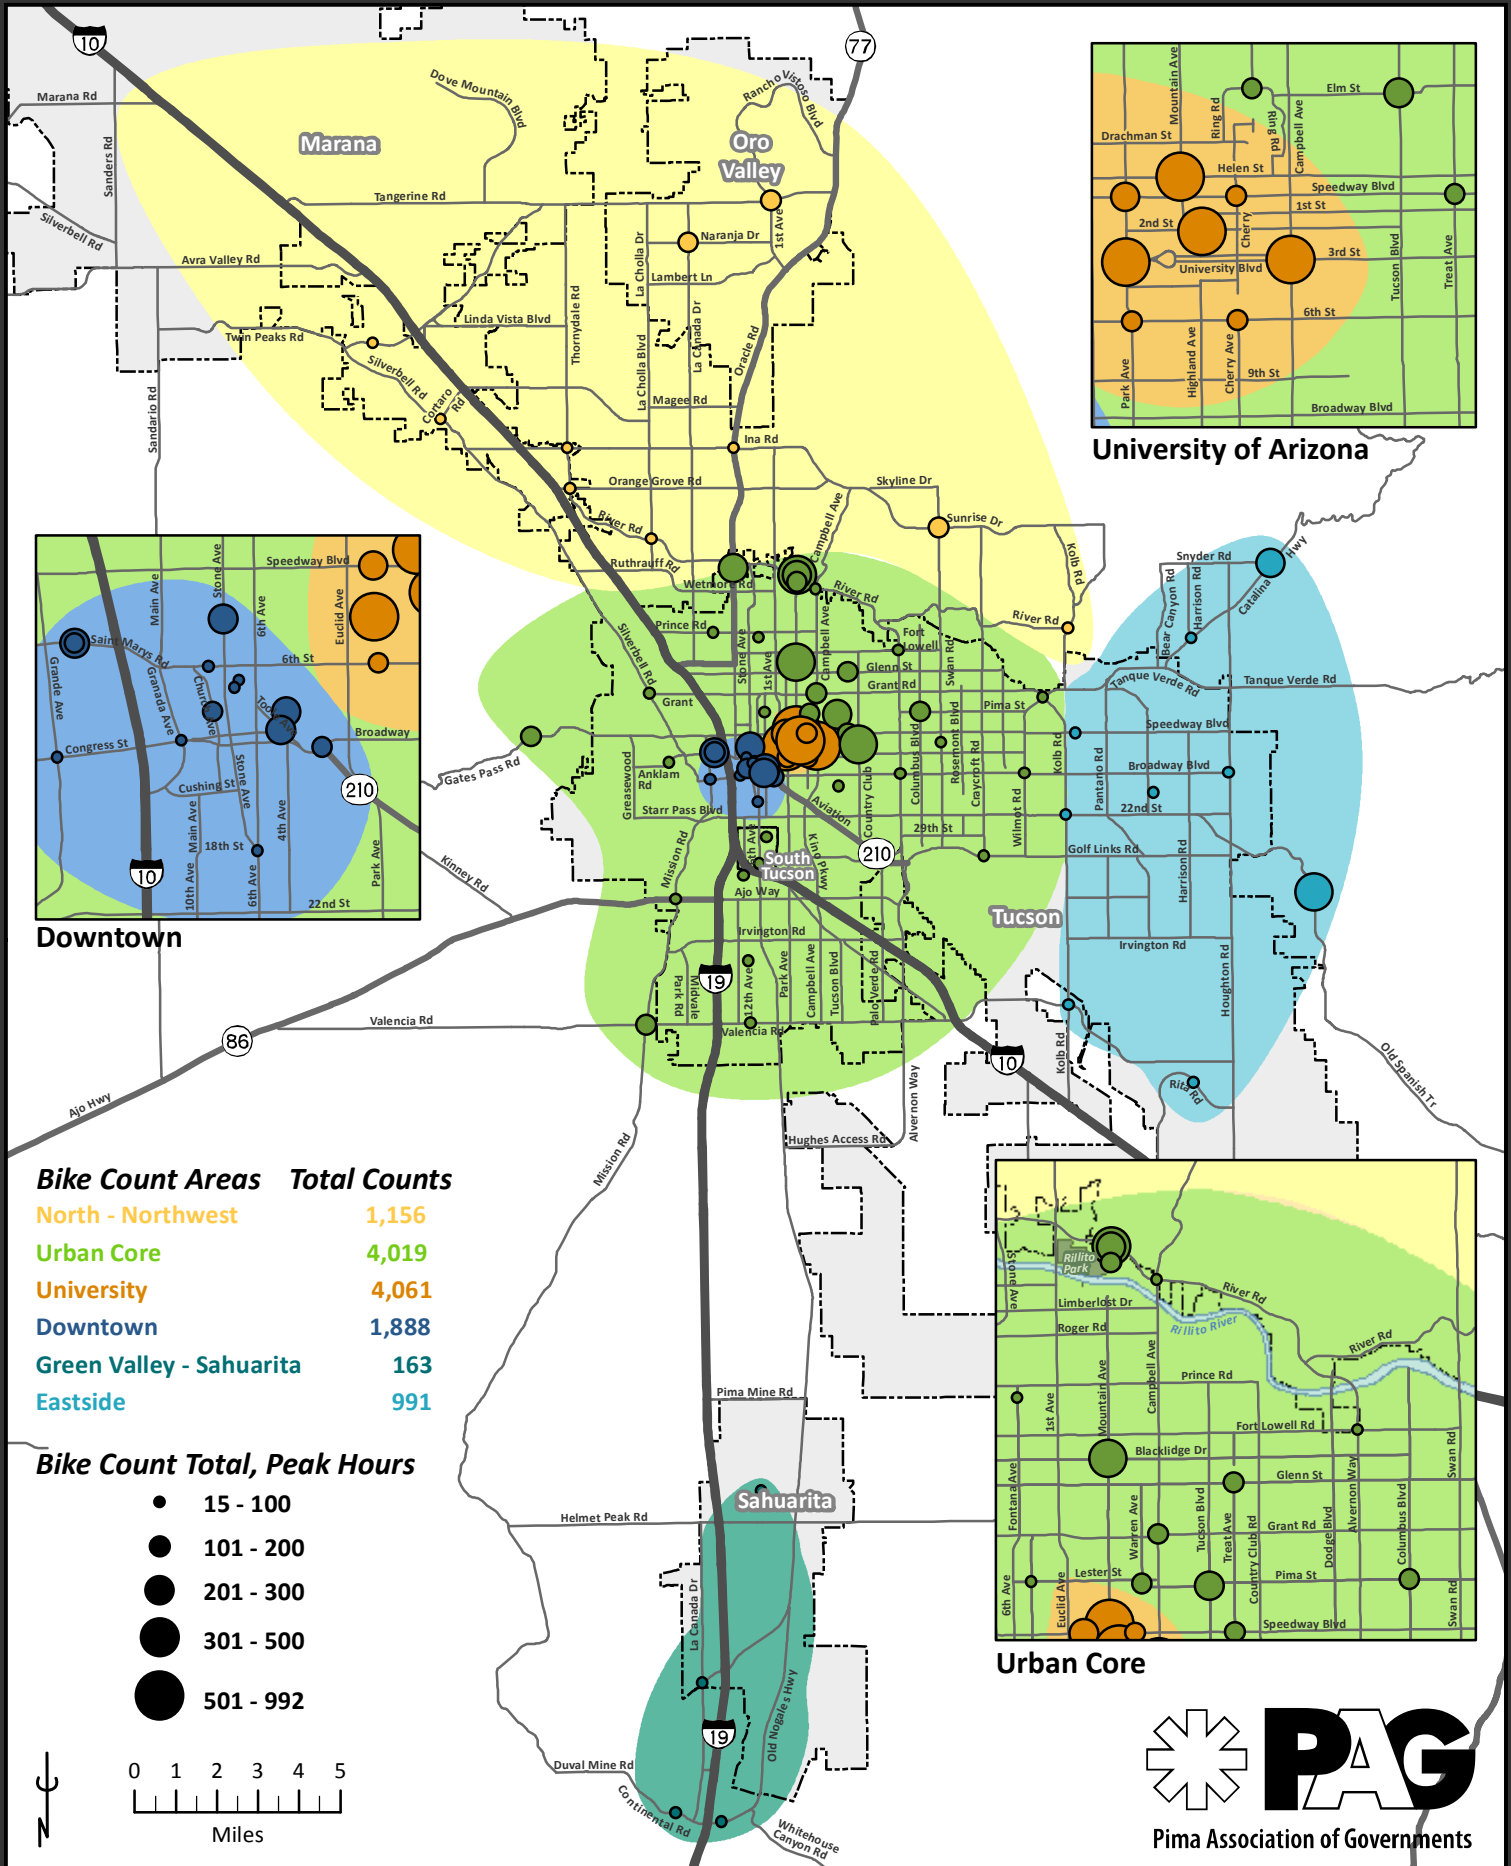

Bike Counts by Area

OCTOBER 2010

Bike Count Areas	Total Counts
North - Northwest	1,156
Urban Core	4,019
University	4,061
Downtown	1,888
Green Valley - Sahuarita	163
Eastside	991

Bike Count Total, Peak Hours

- 15 - 100
- 101 - 200
- 201 - 300
- 301 - 500
- 501 - 992