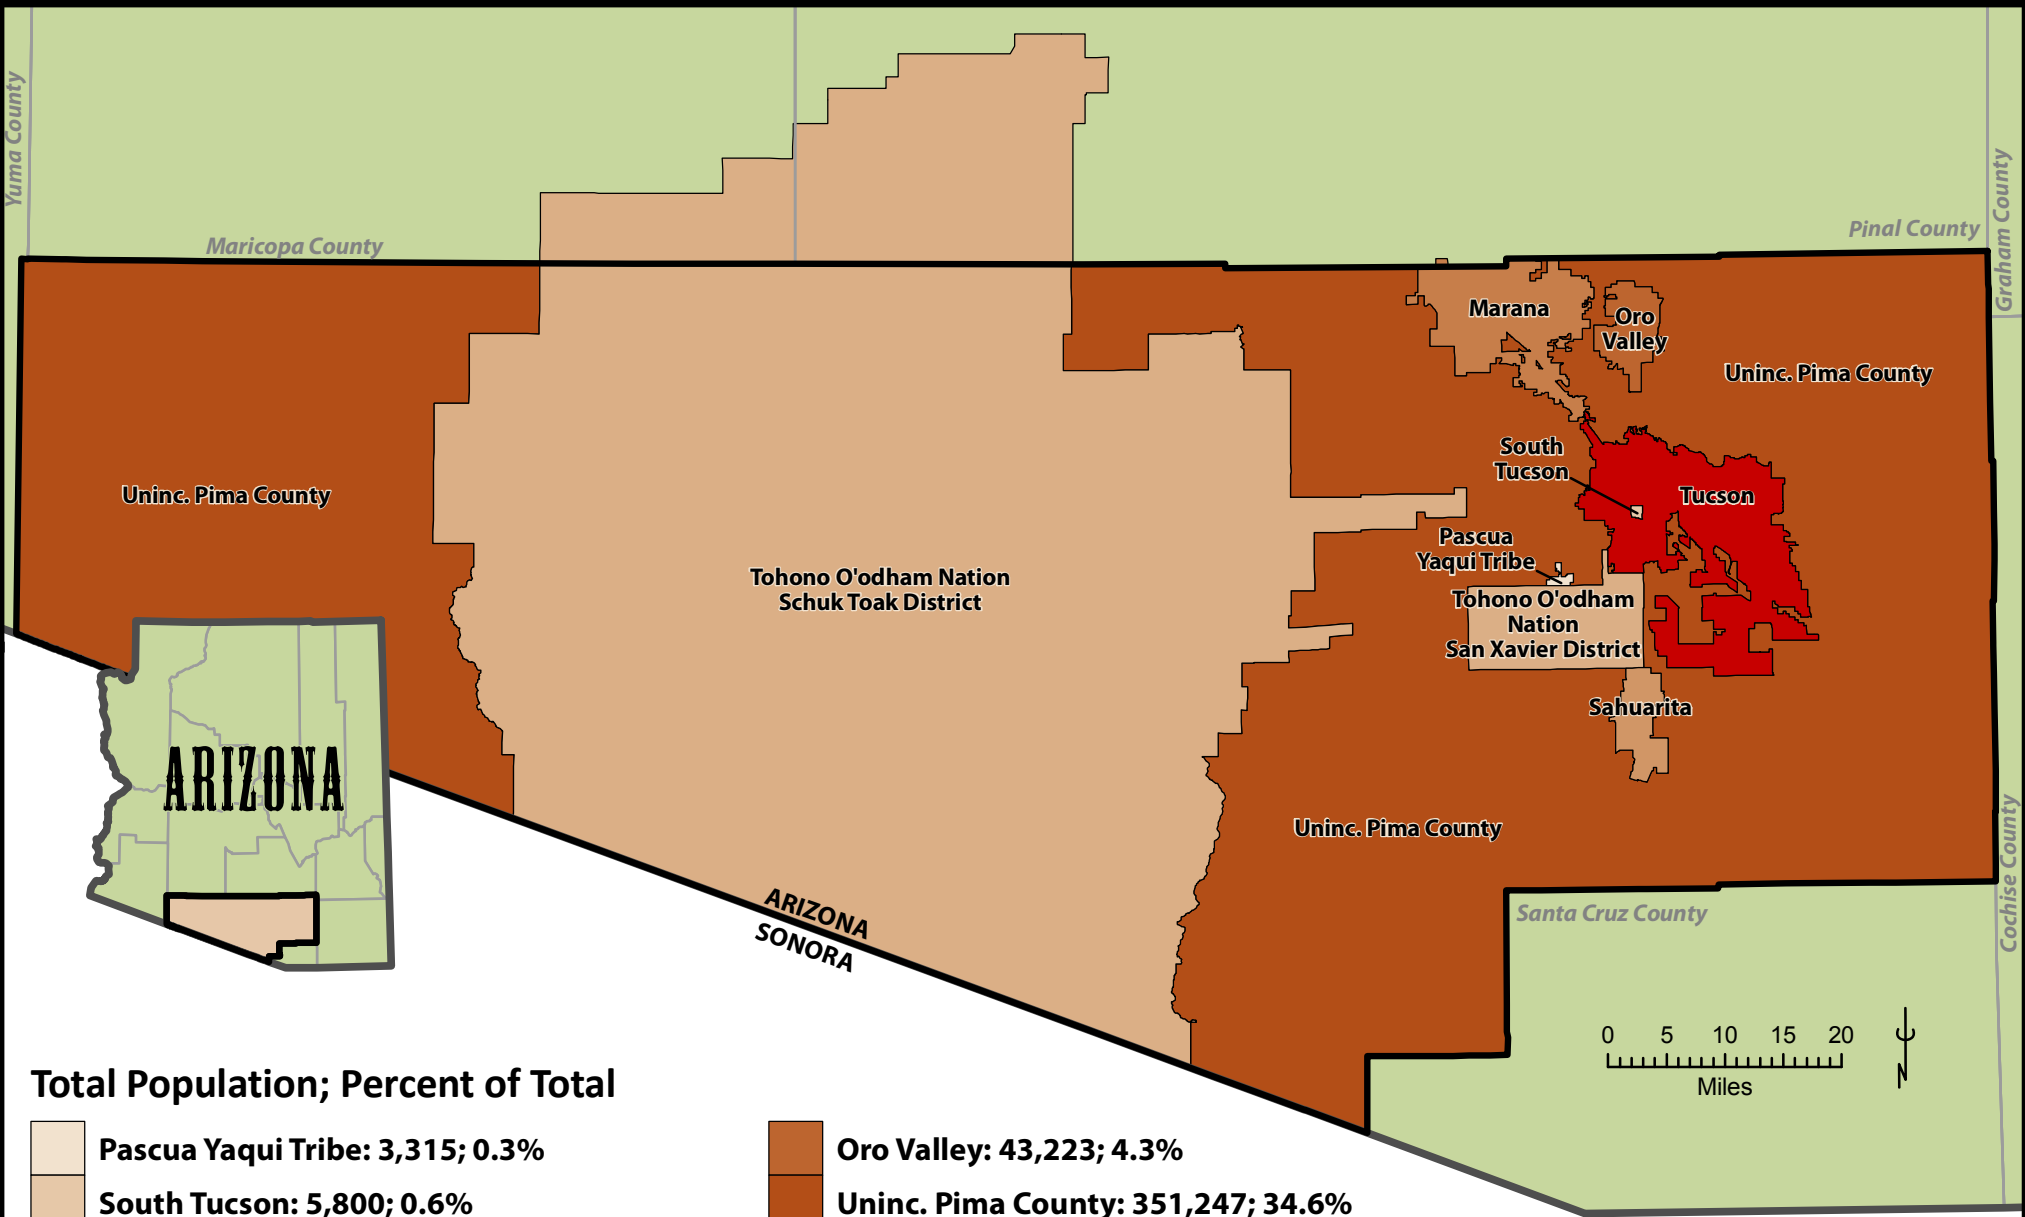

Pima Association of Governments Member Jurisdictions Population and Percent of Total

Total Population; Percent of Total

| | |
|--|--|
| <ul style="list-style-type: none"> Pascua Yaqui Tribe: 3,315; 0.3% South Tucson: 5,800; 0.6% Tohono O'odham Nation Total: 9,545; 0.9% Sahuarita: 23,190; 2.3% Marana: 33,744; 3.3% | <ul style="list-style-type: none"> Oro Valley: 43,223; 4.3% Uninc. Pima County: 351,247; 34.6% Tucson: 543,959; 53.6% Pima County Total: 1,014,023 |
|--|--|

The information included on this map has been compiled from a variety of sources and is subject to change without notice. Pima Association of Governments makes no representation or warranties, express or implied, as to accuracy, completeness, timeliness, or rights to the use of such information.