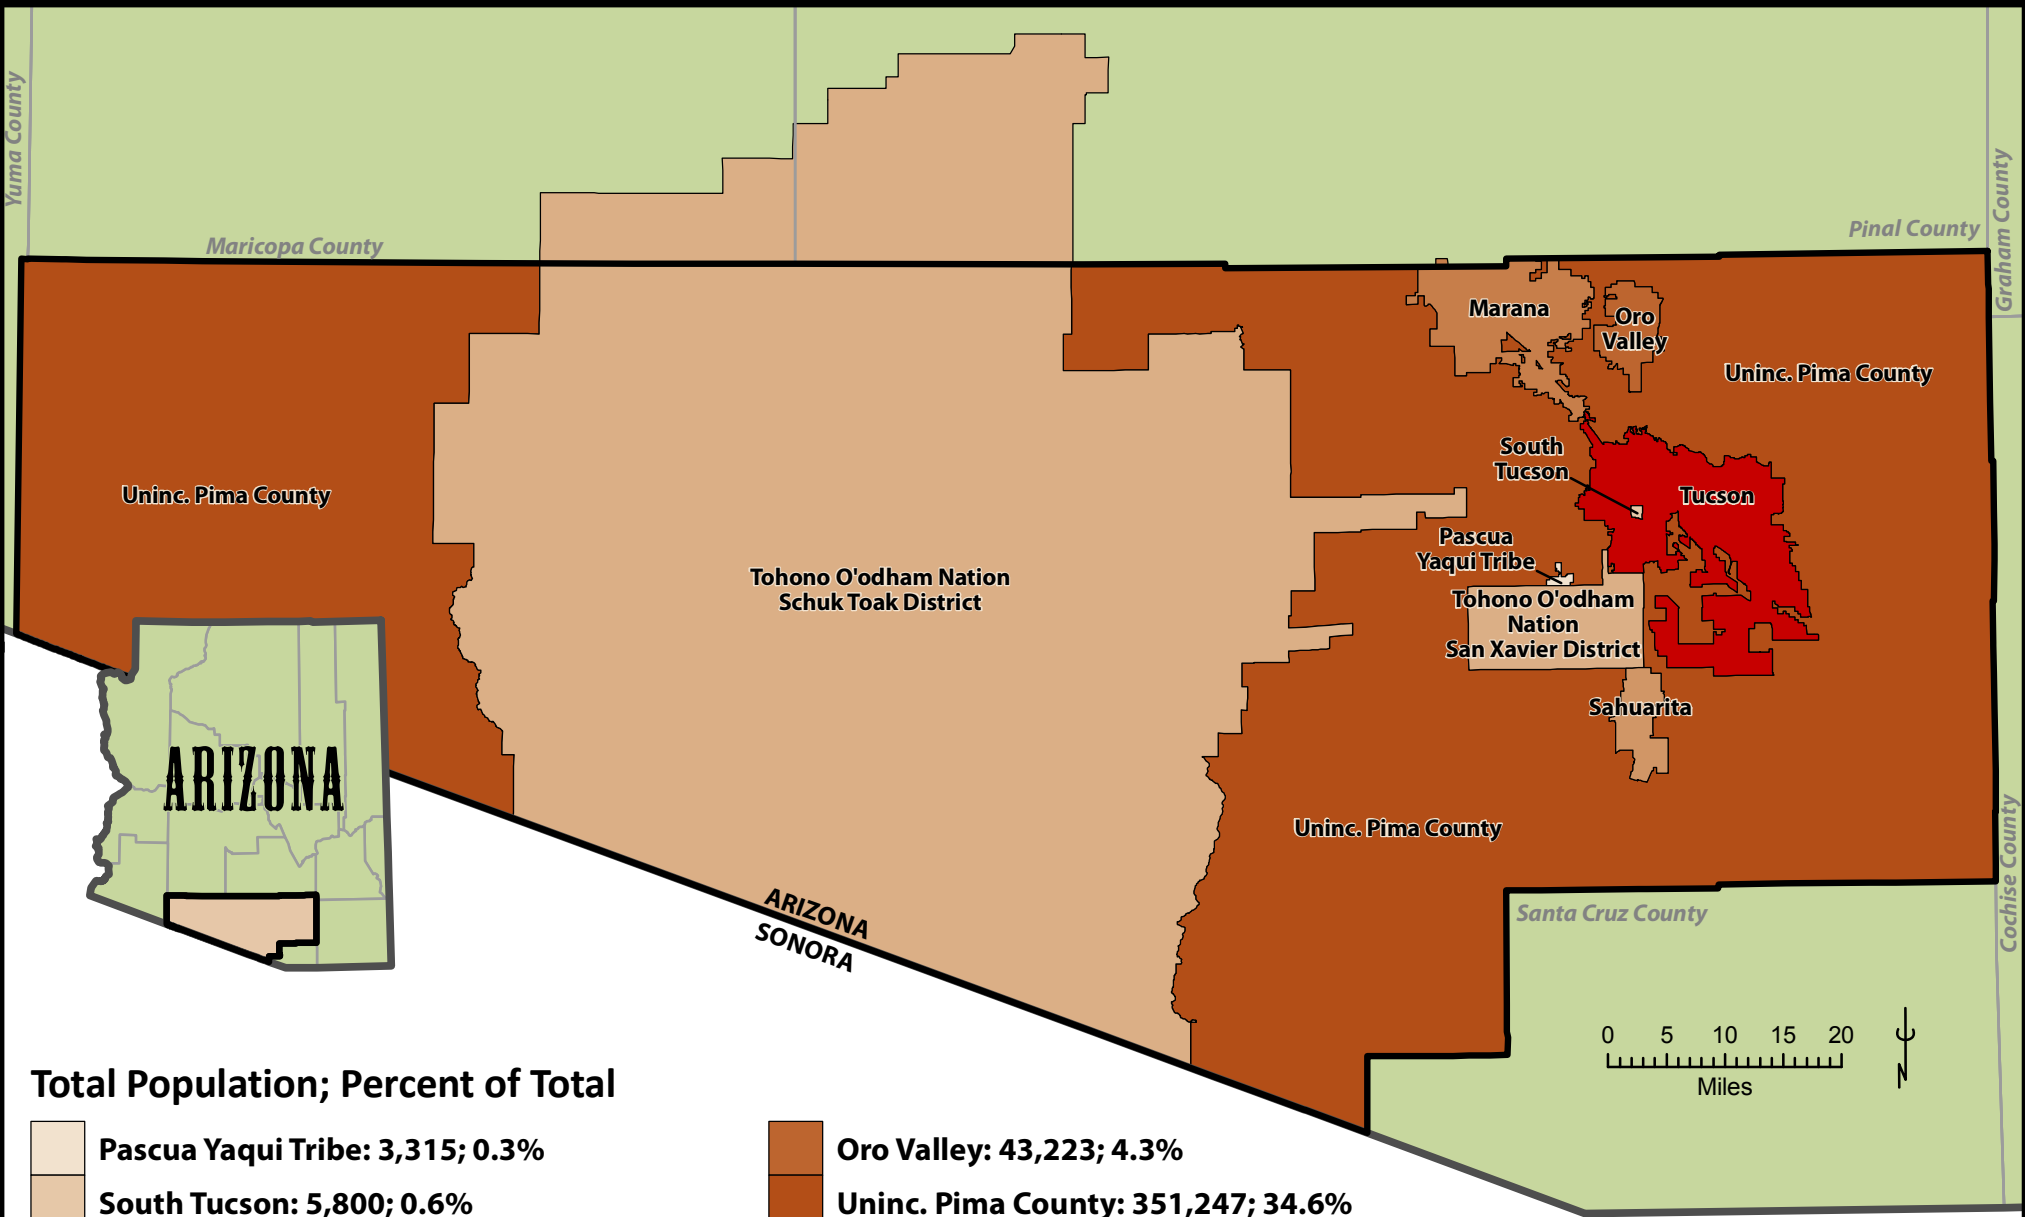

Pima Association of Governments Member Jurisdictions Population and Percent of Total

Total Population; Percent of Total

<ul style="list-style-type: none"> Pascua Yaqui Tribe: 3,315; 0.3% South Tucson: 5,800; 0.6% Tohono O'odham Nation Total: 9,545; 0.9% Sahuarita: 23,190; 2.3% Marana: 33,744; 3.3% 	<ul style="list-style-type: none"> Oro Valley: 43,223; 4.3% Uninc. Pima County: 351,247; 34.6% Tucson: 543,959; 53.6% Pima County Total: 1,014,023
--	--

The information included on this map has been compiled from a variety of sources and is subject to change without notice. Pima Association of Governments makes no representation or warranties, express or implied, as to accuracy, completeness, timeliness, or rights to the use of such information.